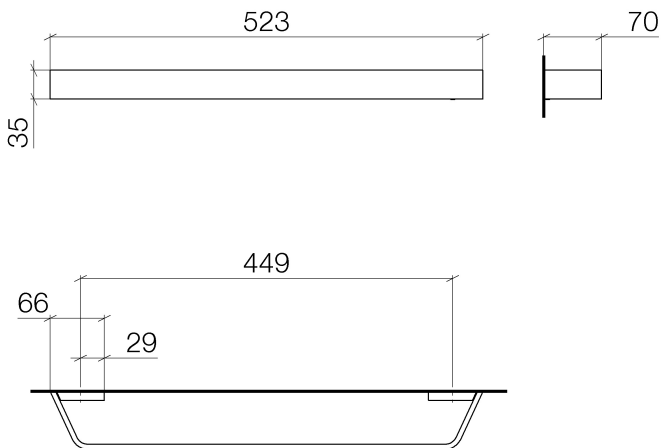

Bathtub - CL.1

Towel bar - polished chrome

Article number: 83 045 705-00

- Center to center 17-5/8"
- Width 20-5/8"
- Height 1-3/8"
- 2-3/4" Projection

polished chrome

Dimensional drawing

All dimensions in mm / inch = mm x 0,0394

Bathtub - CL.1

Towel bar - polished chrome

Article number: 83 045 705-00

Bathtub - CL.1

Towel bar - polished chrome

Article number: 83 045 705-00

Other surface finishes

platinum matte
83 045 705-06