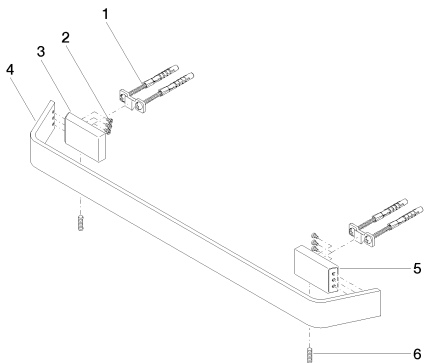

Bathtub - CL.1

Towel bar - polished chrome

Article number: 83 045 705-00

Other surface finishes

More custom finish options are available via special production (xTra Service). Please see our finish matrix for availability and pricing or contact a Dornbracht representative.

Spare parts list

Number	Item Number	Designation	Number of units